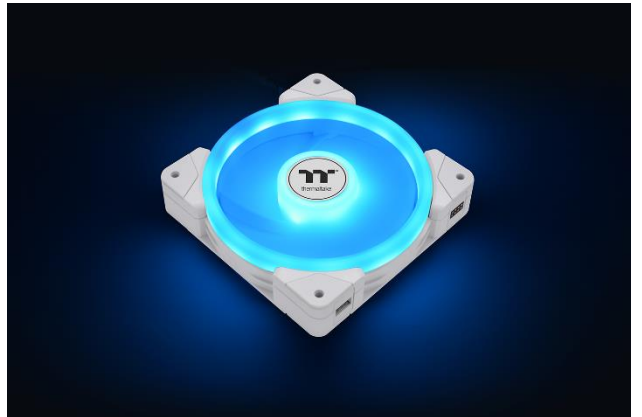

Pulse Mode:

A slow fade in and fade out of your color choice