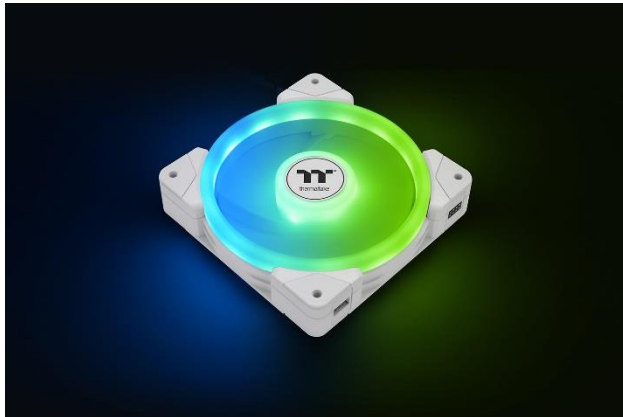

Flow Mode:

RGB or Single color flow in a clockwise direction