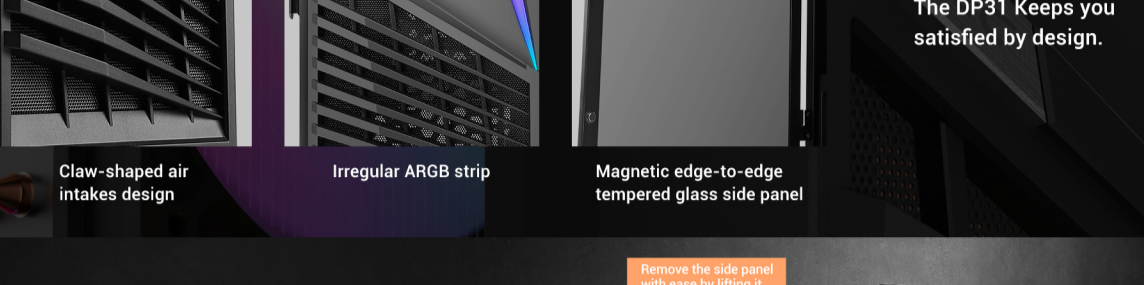

DP31

SURPRISINGLY POWERFUL MINI-TOWER M-ATX GAMING CASE

The new Dark Phantom Series DP31 mini-tower M-ATX case features claw-shaped air intakes and an irregular ARGB strip at the front panel. The DP31 provides the best building experience with its small yet powerful body structure. It's the best choice for gamers who favor small cases & ARGB showcase.

Net Weight: 2.9 Kgs
Gross Weight: 3.71 Kgs

OUTSTANDING EXTERIOR

The DP31 Keeps you satisfied by design.

MAGNETIC & REMOVABLE TEMPERED GLASS SIDE PANEL

You can remove the side panel with ease by lifting it. Screw-free design and steel covers keep it sturdy.

HIGH-EFFICIENCY COOLING DESIGN

The claw-shaped air intakes at the front provide massive airflow. Ventilation on top and PSU chamber also guarantee sufficient cooling performance.

SATISFYING BUILDING EXPERIENCE

Six motherboard fixings are pre-installed and make the installation more convenient.

I/O PANEL

IMPECCABLE INTERIOR

- A** Motherboard Support: Micro-ATX, Mini-ITX
- B** 2.5" SSD: 1
- C** 3.5" HDD / 2.5" SSD(convertible): 2/1 (3.5" HDD racks are removable)
- D** GPU Length: ≤ 300 mm (without front fans) ≤ 275 mm (with front fans)
- E** CPU Cooler Height: 150 mm (Supports high-end air coolers such as Cryorig H7 and Thermalright Macho 120 SBM.)
- F** Max PSU Length : ≤ 175 mm (with HDD) ≤ 300 mm (without HDD)