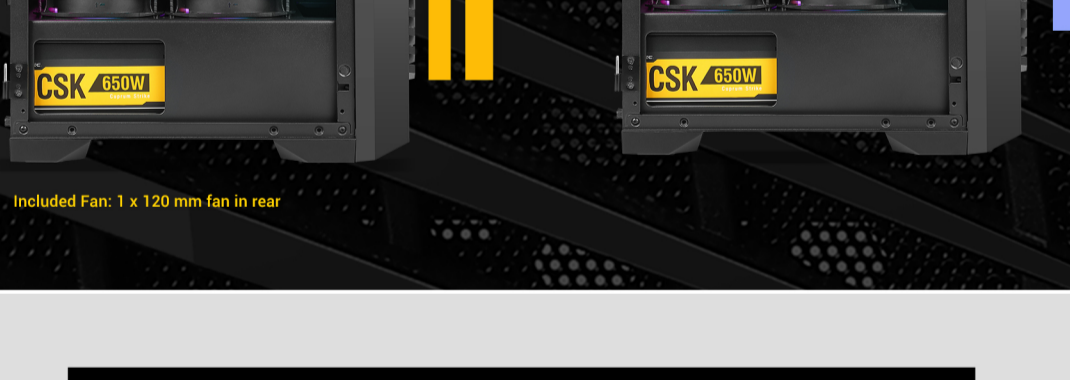

DP31

SURPRISINGLY POWERFUL MINI-TOWER M-ATX GAMING CASE

The new Dark Phantom Series DP31 mini-tower M-ATX case features claw-shaped air intakes and an irregular ARGB strip at the front panel. The DP31 provides the best building experience with its small yet powerful body structure. It's the best choice for gamers who favor small cases & ARGB showcase.

Six motherboard fixings are pre-installed and make the installation more convenient.

I/O PANEL

IMPECCABLE INTERIOR

- A** Motherboard Support: Micro-ATX, Mini-ITX
- B** 2.5" SSD: 1
- C** 3.5" HDD / 2.5" SSD(convertible): 2/1 (3.5" HDD racks are removable)
- D** GPU Length: ≤ 300 mm (without front fans) ≤ 275 mm (with front fans)
- E** CPU Cooler Height: 150 mm (Supports high-end air coolers such as Cryorig H7 and Thermalright Macho 120 SBM.)
- F** Max PSU Length : ≤ 175 mm (with HDD) ≤ 300 mm (without HDD)

POWERFUL COOLING

FAN Supports up to 5 fans.

RADIATOR

Included Fan: 1 x 120 mm fan in rear

CASE SPECIFICATIONS	
Case Dimensions	378 x 200 x 398 mm (DWH) 378 x 212 x 398 mm (DWH) (With handle)
Form Factor	Mini Tower
Materials	Steel + Plastic
Motherboard Support	Micro-ATX, ITX
I/O Ports	Power, LED Control Button, 1 x USB3.0, 2 x USB2.0, MIC/HD-AUDIO
Side Panel	Tempered Glass
EXPANSION & DRIVE BAYS	
Expansion Slots	4
3.5" / 2.5" (Convertible)	2/1
2.5"	1
FAN SUPPORT	
Front	2 x 120 mm / 2 x 140 mm
Top	2 x 120 mm
Rear	1 x 120 mm
Included Fan	1 x 120 mm fan in rear
RADIATOR SUPPORT	
Front	120 / 140 / 240 mm
Rear	120 mm
CLEARANCES	
Max GPU Length	≤ 275 mm (with front fan) ≤ 300 mm (without front fan)
Max CPU Cooler Height	≤ 150 mm
Max PSU Length	≤ 175 mm (with HDD) ≤ 300 mm (without HDD)
MISCELLANEOUS	
Dust Filters	Bottom
Net Weight	2.9 Kgs
Gross Weight	3.71 Kgs
Warranty	2 Years
UPC#	0-761345-80038-9