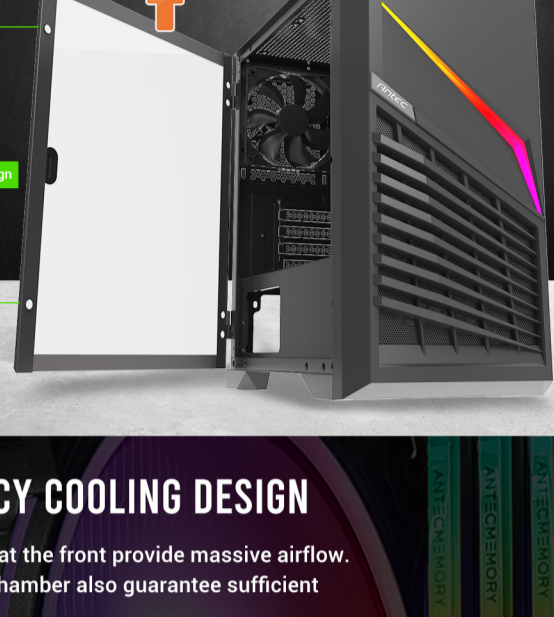

DP31

SURPRISINGLY POWERFUL MINI-TOWER M-ATX GAMING CASE

The new Dark Phantom Series DP31 mini-tower M-ATX case features claw-shaped air intakes and an irregular ARGB strip at the front panel. The DP31 provides the best building experience with its small yet powerful body structure. It's the best choice for gamers who favor small cases & ARGB showcase.

Net Weight: 2.9 Kgs
Gross Weight: 3.71 Kgs

OUTSTANDING EXTERIOR

The DP31 Keeps you satisfied by design.

MAGNETIC & REMOVABLE TEMPERED GLASS SIDE PANEL

You can remove the side panel with ease by lifting it. Screw-free design and steel covers keep it sturdy.

HIGH-EFFICIENCY COOLING DESIGN

The claw-shaped air intakes at the front provide massive airflow. Ventilation on top and PSU chamber also guarantee sufficient cooling performance.

SATISFYING BUILDING EXPERIENCE