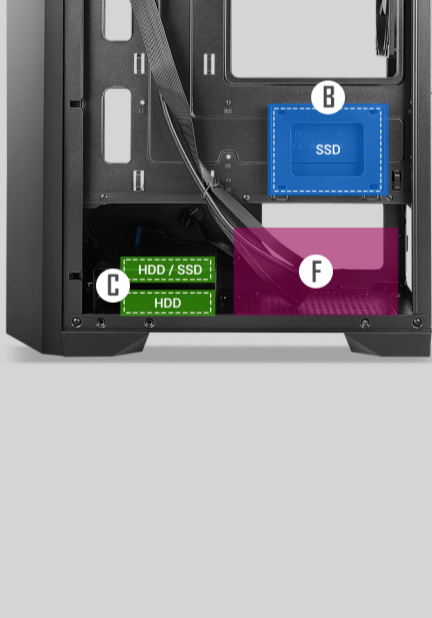

DP31

SURPRISINGLY POWERFUL MINI-TOWER M-ATX GAMING CASE

The new Dark Phantom Series DP31 mini-tower M-ATX case features claw-shaped air intakes and an irregular ARGB strip at the front panel. The DP31 provides the best building experience with its small yet powerful body structure. It's the best choice for gamers who favor small cases & ARGB showcase.

Net Weight: 2.9 Kgs
Gross Weight: 3.71 Kgs

OUTSTANDING EXTERIOR

The DP31 Keeps you satisfied by design.

MAGNETIC & REMOVABLE TEMPERED GLASS SIDE PANEL

You can remove the side panel with ease by lifting it. Screw-free design and steel covers keep it sturdy.

POWERFUL COOLING

FAN Supports up to 5 fans.

RADIATOR

Included Fan: 1 x 120 mm fan in rear

CASE SPECIFICATIONS	
Case Dimensions	378 x 200 x 398 mm (DWH) 378 x 212 x 398 mm (DWH) (With handle)
Form Factor	Mini Tower
Materials	Steel + Plastic
Motherboard Support	Micro-ATX, ITX
I/O Ports	Power, LED Control Button, 1 x USB3.0, 2 x USB2.0, MIC/HD-AUDIO
Side Panel	Tempered Glass
EXPANSION & DRIVE BAYS	
Expansion Slots	4
3.5" / 2.5" (Convertible)	2/1
2.5"	1
FAN SUPPORT	
Front	2 x 120 mm / 2 x 140 mm
Top	2 x 120 mm
Rear	1 x 120 mm
Included Fan	1 x 120 mm fan in rear
RADIATOR SUPPORT	
Front	120 / 140 / 240 mm
Rear	120 mm
CLEARANCES	
Max GPU Length	≤ 275 mm (with front fan) ≤ 300 mm (without front fan)
Max CPU Cooler Height	≤ 150 mm
Max PSU Length	≤ 175 mm (with HDD) ≤ 300 mm (without HDD)
MISCELLANEOUS	
Dust Filters	Bottom
Net Weight	2.9 Kgs
Gross Weight	3.71 Kgs
Warranty	2 Years
UPC#	0-761345-80038-9