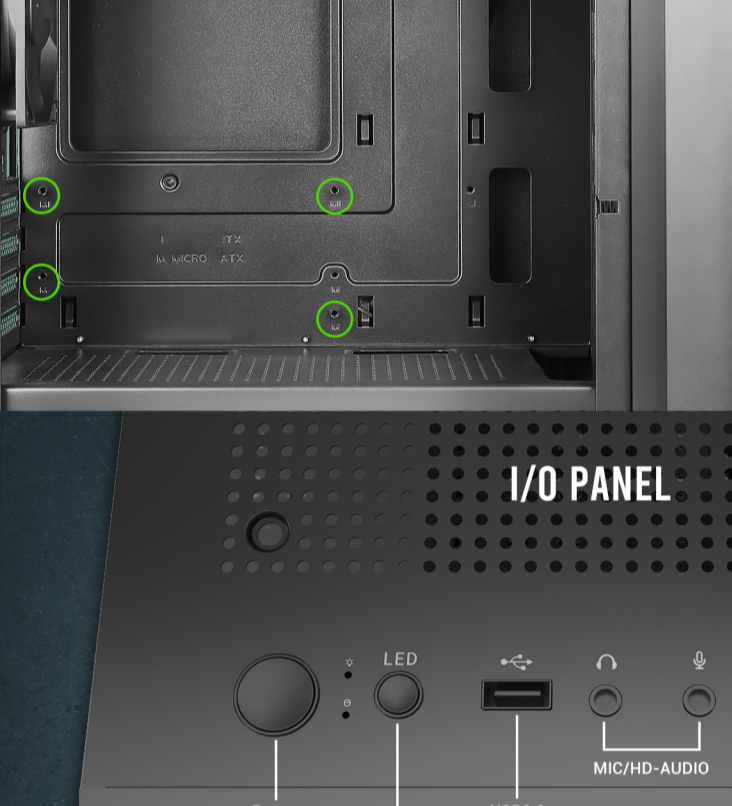

DP31

SURPRISINGLY POWERFUL MINI-TOWER M-ATX GAMING CASE

The new Dark Phantom Series DP31 mini-tower M-ATX case features claw-shaped air intakes and an irregular ARGB strip at the front panel. The DP31 provides the best building experience with its small yet powerful body structure. It's the best choice for gamers who favor small cases & ARGB showcase.

Net Weight: 2.9 Kgs
Gross Weight: 3.71 Kgs

OUTSTANDING EXTERIOR

The DP31 Keeps you satisfied by design.

MAGNETIC & REMOVABLE TEMPERED GLASS SIDE PANEL

You can remove the side panel with ease by lifting it. Screw-free design and steel covers keep it sturdy.

HIGH-EFFICIENCY COOLING DESIGN

The claw-shaped air intakes at the front provide massive airflow. Ventilation on top and PSU chamber also guarantee sufficient cooling performance.

SATISFYING BUILDING EXPERIENCE

Six motherboard fixings are pre-installed and make the installation more convenient.

I/O PANEL

IMPECCABLE INTERIOR

- A** Motherboard Support: Micro-ATX, Mini-ITX
- B** 2.5" SSD: 1
- C** 3.5" HDD / 2.5" SSD(convertible): 2/1 (3.5" HDD racks are removable)
- D** GPU Length: ≤ 300 mm (without front fans) ≤ 275 mm (with front fans)
- E** CPU Cooler Height: 150 mm (Supports high-end air coolers such as Cryorig H7 and Thermalright Macho 120 SBM.)
- F** Max PSU Length : ≤ 175 mm (with HDD) ≤ 300 mm (without HDD)