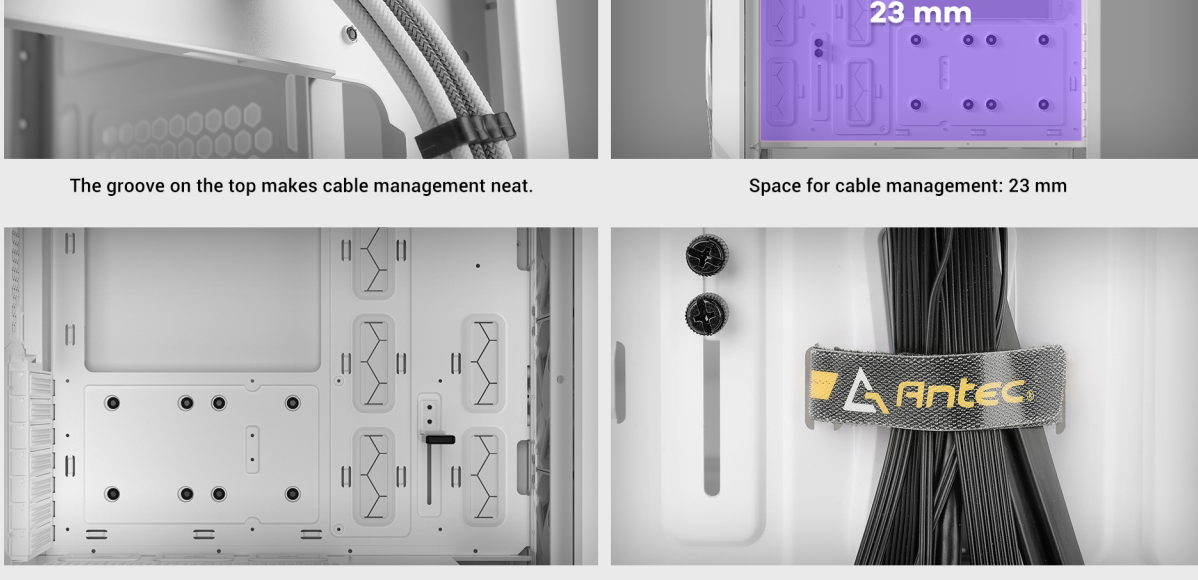

DP505 WHITE

ICY COOLING PERFORMANCE GAMING CASE

HIGH-AIRFLOW MESH FRONT PANEL WITH X-SHAPED DESIGN

The DP505 White gaming case features a massive X-shaped mesh front panel and ventilation on the top, at the bottom, and in the PSU chamber, which will accelerate the airflow circulation and enhance the cooling performance.

BUILD YOUR PC WITHIN EASY REACH

EASY INSTALLATION

ADDRESSABLE RGB LED

BUILT-IN ARGB/PWM CONTROLLER SUPPORTS UP TO 6 FANS

SUPPORTS UP TO 9 FANS SIMULTANEOUSLY

DETAILED TEXTURE

TYPE-C 3.2 GEN 2 READY

- A** Motherboard Support: E-ATX, ATX, Micro-ATX, ITX
- B** 2.5" SSD: 2
- C** 3.5" HDD: 2/2
- D** Max. GPU Length: ≤ 375 mm
- E** Max. CPU Cooler Height: ≤ 170 mm
- F** Max PSU Length : ≤ 205 mm (with HDD) ≤ 410 mm (without HDD)

CASE SPECIFICATIONS

Case Dimensions	481 x 220 x 490 mm (DWH)
Form Factor	Mid Tower
Materials	Steel + Plastic
Motherboard Support	E-ATX, ATX, Micro-ATX, ITX
I/O Ports	Power, LED control button, USB 3.0 x 2, TYPE-C 3.2 Gen 2 x 1, MIC x 1, HD-AUDIO x 1
Side Panel	4 mm Tempered Glass

EXPANSION & DRIVE BAYS

Expansion Slots	7
3.5" / 2.5" (Convertible)	2/2
2.5"	2

FAN SUPPORT

Front	3 x 120 mm / 3 x 140 mm / 2 x 185 mm
Top	3 x 120 mm / 2 x 140 mm
Power Supply Shroud	2 x 120 mm
Rear	1 x 120 mm
Included Fans	3 x 120 mm ARGB fans in front