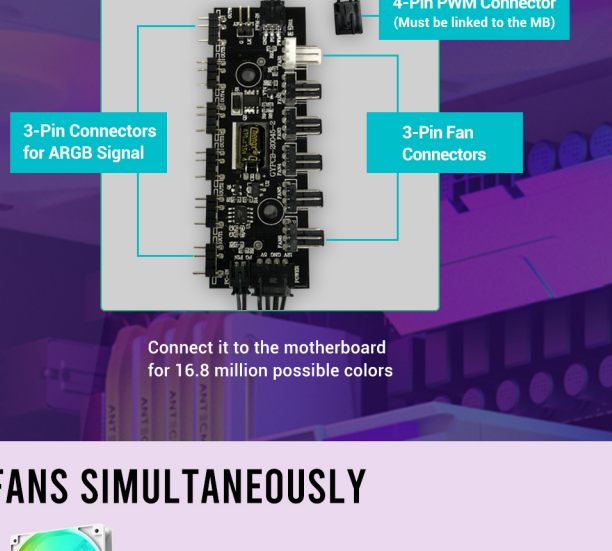

DP505 WHITE

ICY COOLING PERFORMANCE GAMING CASE

HIGH-AIRFLOW MESH FRONT PANEL WITH X-SHAPED DESIGN

The DP505 White gaming case features a massive X-shaped mesh front panel and ventilation on the top, at the bottom, and in the PSU chamber, which will accelerate the airflow circulation and enhance the cooling performance.

BUILD YOUR PC WITHIN EASY REACH

EASY INSTALLATION

ADDRESSABLE RGB LED

BUILT-IN ARGB/PWM CONTROLLER SUPPORTS UP TO 6 FANS

SUPPORTS UP TO 9 FANS SIMULTANEOUSLY

DETAILED TEXTURE

TYPE-C 3.2 GEN 2 READY

- A** Motherboard Support: E-ATX, ATX, Micro-ATX, ITX
- B** 2.5" SSD: 2
- C** 3.5" HDD: 2/2
- D** Max. GPU Length: ≤ 375 mm
- E** Max. CPU Cooler Height: ≤ 170 mm
- F** Max PSU Length : ≤ 205 mm (with HDD) ≤ 410 mm (without HDD)

CASE SPECIFICATIONS

Case Dimensions	481 x 220 x 490 mm (DWH)
Form Factor	Mid Tower
Materials	Steel + Plastic
Motherboard Support	E-ATX, ATX, Micro-ATX, ITX
I/O Ports	Power, LED control button, USB 3.0 x 2, TYPE-C 3.2 Gen 2 x 1, MIC x 1, HD-AUDIO x 1
Side Panel	4 mm Tempered Glass