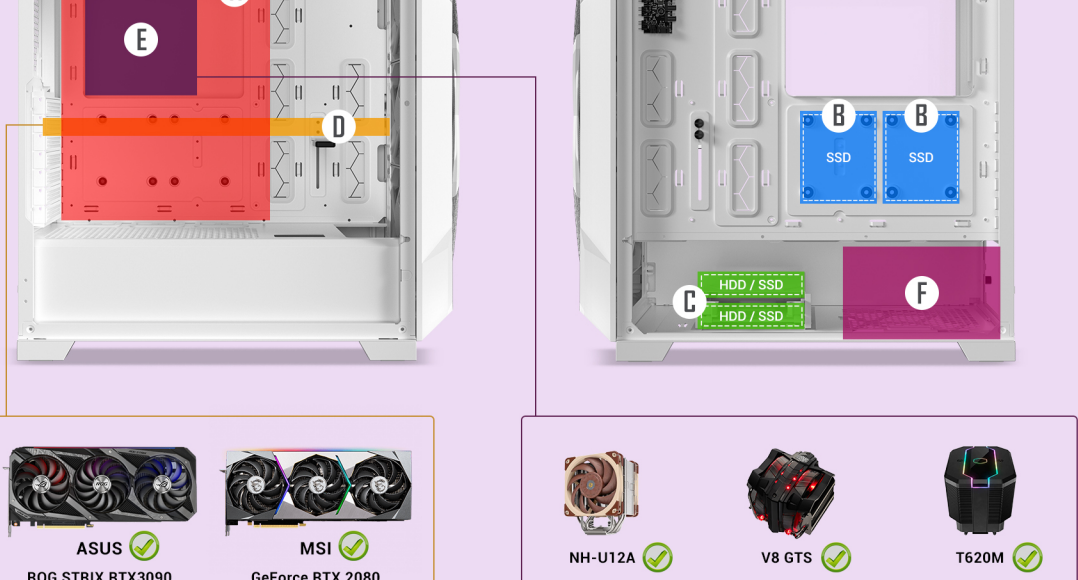

DP505 WHITE

ICY COOLING PERFORMANCE GAMING CASE

HIGH-AIRFLOW MESH FRONT PANEL WITH X-SHAPED DESIGN

The DP505 White gaming case features a massive X-shaped mesh front panel and ventilation on the top, at the bottom, and in the PSU chamber, which will accelerate the airflow circulation and enhance the cooling performance.

BUILD YOUR PC WITHIN EASY REACH

EASY INSTALLATION

ADDRESSABLE RGB LED

BUILT-IN ARGB/PWM CONTROLLER SUPPORTS UP TO 6 FANS

SUPPORTS UP TO 9 FANS SIMULTANEOUSLY

DETAILED TEXTURE

TYPE-C 3.2 GEN 2 READY

- A** Motherboard Support: E-ATX, ATX, Micro-ATX, ITX
- B** 2.5" SSD: 2
- C** 3.5" HDD: 2/2
- D** Max. GPU Length: ≤ 375 mm
- E** Max. CPU Cooler Height: ≤ 170 mm
- F** Max PSU Length : ≤ 205 mm (with HDD) ≤ 410 mm (without HDD)

CASE SPECIFICATIONS

Case Dimensions	481 x 220 x 490 mm (DWH)
Form Factor	Mid Tower
Materials	Steel + Plastic
Motherboard Support	E-ATX, ATX, Micro-ATX, ITX
I/O Ports	Power, LED control button, USB 3.0 x 2, TYPE-C 3.2 Gen 2 x 1, MIC x 1, HD-AUDIO x 1
Side Panel	4 mm Tempered Glass

EXPANSION & DRIVE BAYS

Expansion Slots	7
3.5" / 2.5" (Convertible)	2/2
2.5"	2

FAN SUPPORT

Front	3 x 120 mm / 3 x 140 mm / 2 x 185 mm
Top	3 x 120 mm / 2 x 140 mm
Power Supply Shroud	2 x 120 mm
Rear	1 x 120 mm
Included Fans	3 x 120 mm ARGB fans in front