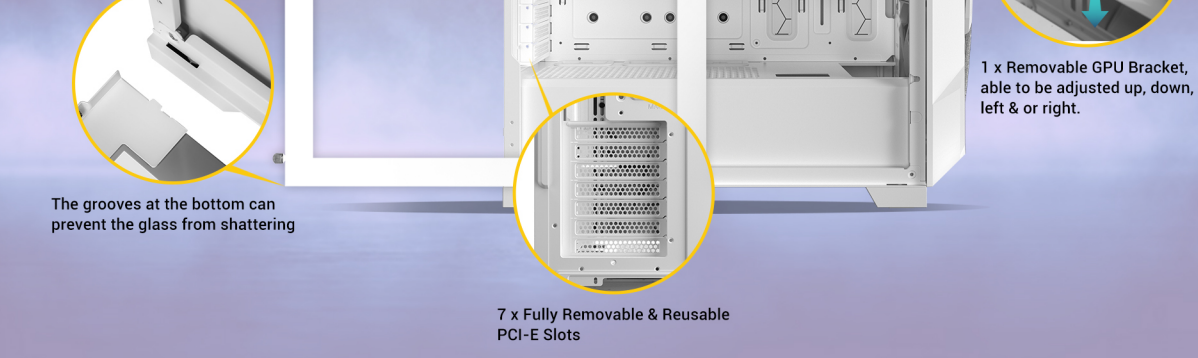

DP505 WHITE

ICY COOLING PERFORMANCE GAMING CASE

HIGH-AIRFLOW MESH FRONT PANEL WITH X-SHAPED DESIGN

The DP505 White gaming case features a massive X-shaped mesh front panel and ventilation on the top, at the bottom, and in the PSU chamber, which will accelerate the airflow circulation and enhance the cooling performance.

BUILD YOUR PC WITHIN EASY REACH

EASY INSTALLATION

ADDRESSABLE RGB LED

BUILT-IN ARGB/PWM CONTROLLER SUPPORTS UP TO 6 FANS

SUPPORTS UP TO 9 FANS SIMULTANEOUSLY

DETAILED TEXTURE

TYPE-C 3.2 GEN 2 READY

- A** Motherboard Support: E-ATX, ATX, Micro-ATX, ITX
- B** 2.5" SSD: 2
- C** 3.5" HDD: 2/2
- D** Max. GPU Length: ≤ 375 mm
- E** Max. CPU Cooler Height: ≤ 170 mm
- F** Max PSU Length : ≤ 205 mm (with HDD) ≤ 410 mm (without HDD)