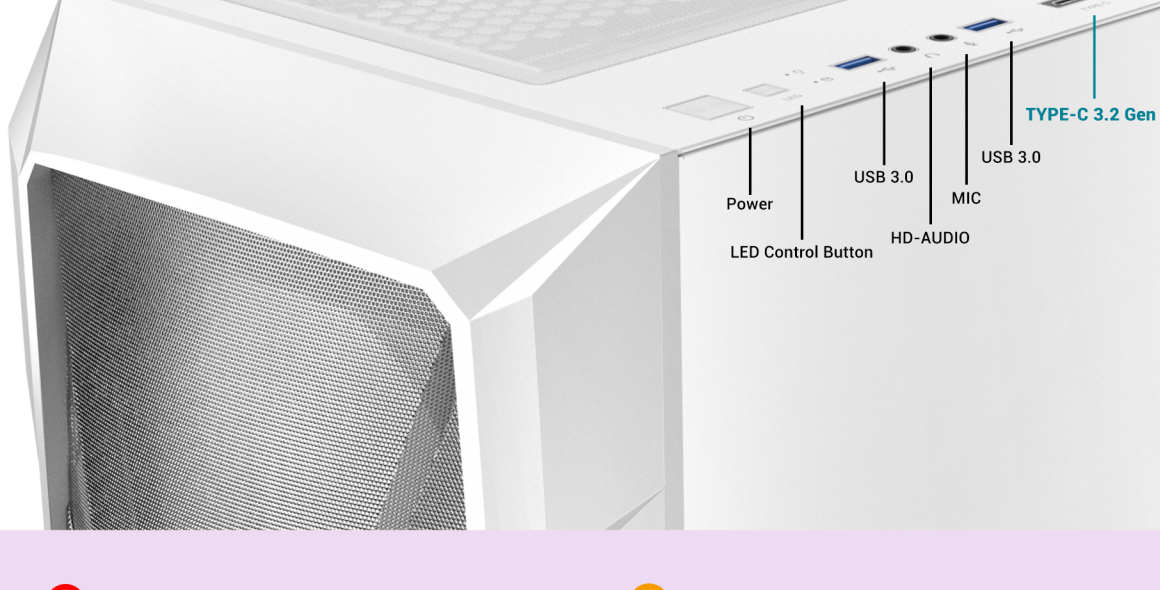

DP505 WHITE

ICY COOLING PERFORMANCE GAMING CASE

HIGH-AIRFLOW MESH FRONT PANEL WITH X-SHAPED DESIGN

The DP505 White gaming case features a massive X-shaped mesh front panel and ventilation on the top, at the bottom, and in the PSU chamber, which will accelerate the airflow circulation and enhance the cooling performance.

BUILD YOUR PC WITHIN EASY REACH

EASY INSTALLATION

ADDRESSABLE RGB LED

BUILT-IN ARGB/PWM CONTROLLER SUPPORTS UP TO 6 FANS

SUPPORTS UP TO 9 FANS SIMULTANEOUSLY

DETAILED TEXTURE

TYPE-C 3.2 GEN 2 READY

- A** Motherboard Support: E-ATX, ATX, Micro-ATX, ITX
- B** 2.5" SSD: 2
- C** 3.5" HDD: 2/2
- D** Max. GPU Length: ≤ 375 mm
- E** Max. CPU Cooler Height: ≤ 170 mm
- F** Max PSU Length : ≤ 205 mm (with HDD) ≤ 410 mm (without HDD)

CASE SPECIFICATIONS

Case Dimensions	481 x 220 x 490 mm (DWH)
Form Factor	Mid Tower
Materials	Steel + Plastic
Motherboard Support	E-ATX, ATX, Micro-ATX, ITX
I/O Ports	Power, LED control button, USB 3.0 x 2, TYPE-C 3.2 Gen 2 x 1, MIC x 1, HD-AUDIO x 1
Side Panel	4 mm Tempered Glass