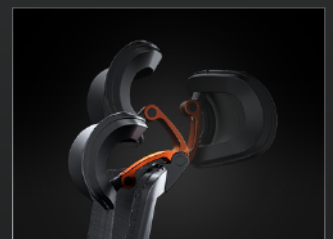

ARGO

The Evolution of a Gaming Chair Revolution

The combination of gaming and ergonomics

Argo is built with a premium aluminum frame and highly breathable mesh cushion that brings lasting maximum support for the most comfortable gaming experience.

Dynamic lumbar Support Design

Argo's dynamic design can fully handle lumbar back support to ease pain and fatigue during long term gaming sessions.

Stay Cool

The build-up of heat and humidity from the body can be a sticky dilemma. Argo's highly breathable mesh design allows air, body heat and water vapor to pass through the seat and backrest to keep you fresh, cool and dry. Experience the most comfortable and weightless seat during a long-term gaming session.

Fully Adjustable

Easily adjust the height, tilt, and seat sliding depth using the trigger shift wire control system. Argo's headrest and armrests are also adjustable so you can easily find your most comfortable and preferred posture.

Flexibly reclining backrest

Adjustable headrest

Sliding seat

3D adjustable armrest

ARGO

The Evolution of a Gaming Chair Revolution

ARGO

ARGO BLACK