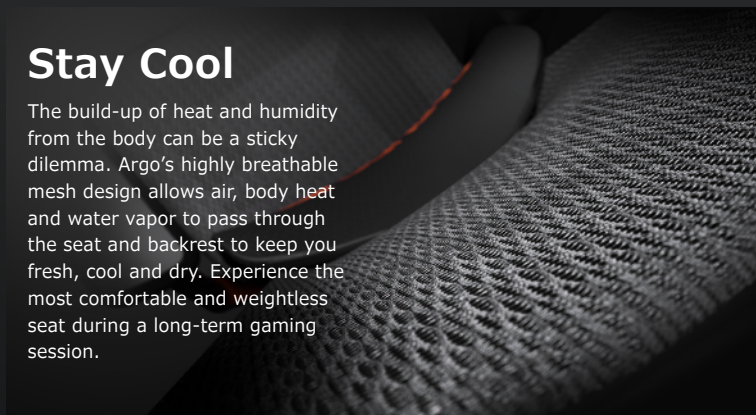

ARGO

The Evolution of a Gaming Chair Revolution

The combination of gaming and ergonomics

Argo is built with a premium aluminum frame and highly breathable mesh cushion that brings lasting maximum support for the most comfortable gaming experience.

Dynamic lumbar Support Design

Argo's dynamic design can fully handle lumbar back support to ease pain and fatigue during long term gaming sessions.

Stay Cool

The build-up of heat and humidity from the body can be a sticky dilemma. Argo's highly breathable mesh design allows air, body heat and water vapor to pass through the seat and backrest to keep you fresh, cool and dry. Experience the most comfortable and weightless seat during a long-term gaming session.

Fully Adjustable

Easily adjust the height, tilt, and seat sliding depth using the trigger shift wire control system. Argo's headrest and armrests are also adjustable so you can easily find your most comfortable and preferred posture.

Flexibly reclining backrest

Adjustable headrest

Sliding seat

3D adjustable armrest

ARGO

The Evolution of a Gaming Chair Revolution

ARGO

ARGO BLACK