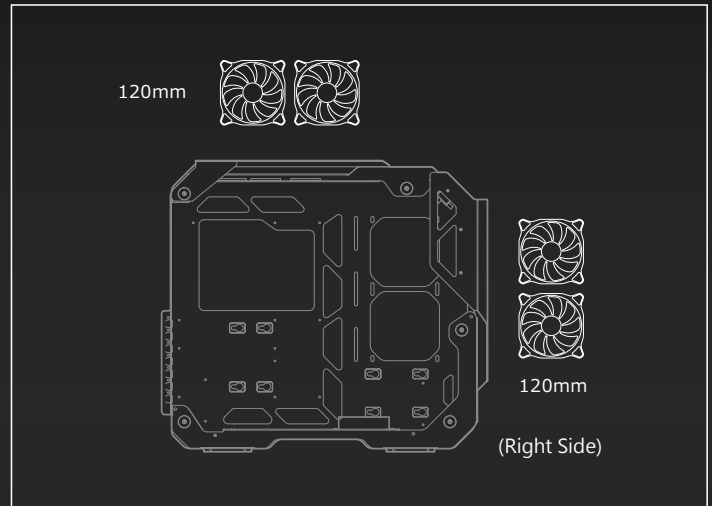

Air cooling support

Case Type	Mid Tower
Model No.	CGR-5LMHO
Motherboard Type	Mini ITX / Micro ATX / ATX
Dimension (WxHxD)	236 x 472 x 528 (mm) / 9.3 x 18.6 x 20.8 (in)
Case Drive Bays	3.5" : 2 Max. 2.5" : 3 Max.
I/O Panel	USB3.0 x 2, Mic x 1 / Audio x 1, Reset Button
PSU	Standard ATX PS2
Max. PSU Length	160 (mm) / 6.3 (in) for Micro ATX and Mini ITX motherboards 140 (mm) / 5.5 (in) for ATX motherboard

Expansion Slots	7
Water Cooling Radiator Support	Top : 240mm / 120mm Right Side : 240mm / 120mm
Cooling Fan Support	Top : 120mm x 2 Right Side : 120mm x 2
Maximum Number of Fans	4 Max.
Max. Graphics Card Length	310 (mm) / 12.2 (in)
Max. CPU Cooler Height	170 (mm) / 6.7 (in) with extending tempered glass columns
Tempered Glass Side Panel	Both Sides 4mm Thick

Product Name	BLAZER ESSENCE
Product Number (P/N)	385LMH0.0001
EAN CODE	4715302442774
UPC CODE	192554001210
JAN CODE	4541995033964

Individual Size W/O Packaging Weight (N.Weight)	10.5 (kg)
Individual Packaging Weight (G.Weight)	13.5 (kg)
Individual Size W/O Packaging (WxHxD)	236 x 472 x 528 (mm) / 9.3 x 18.6 x 20.8 (in)
Individual Packaging Size (WxHxD)	268 X 578 x 625 (mm) / 10.6 x 22.8 x 24.6 (in)