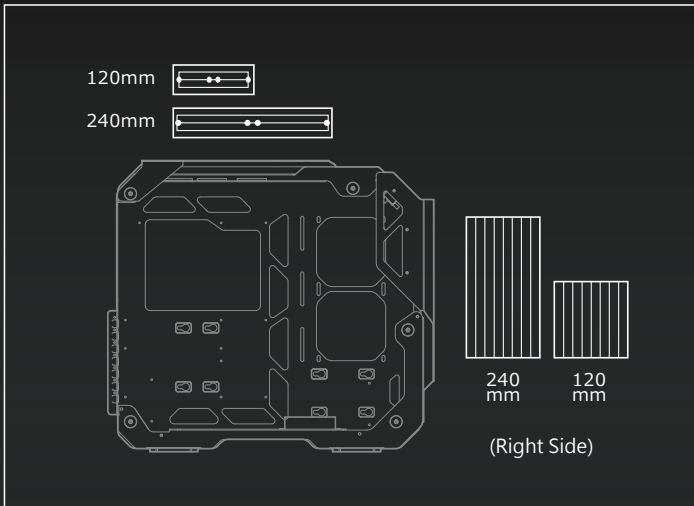

Water cooling radiator support