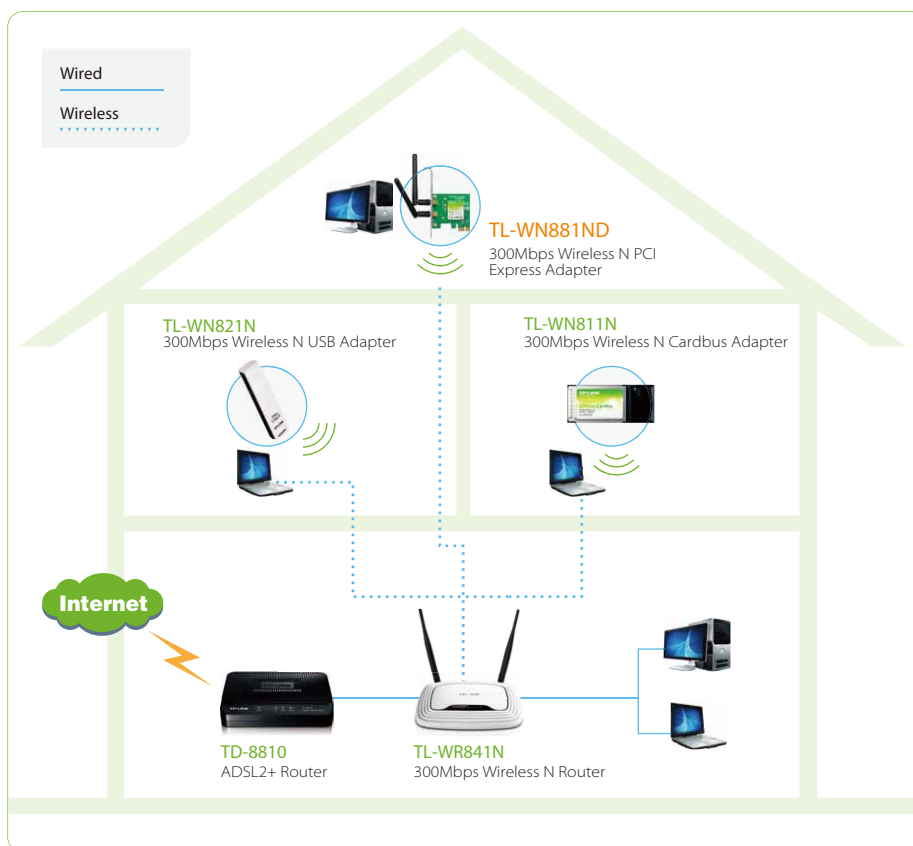

Modulation Type	DBPSK, DQPSK, CCK, OFDM, 16-QAM, 64-QAM
Receiver Sensitivity	270M: -68dBm@10% PER
	130M: -68dBm@10% PER
	108M: -68dBm@10% PER
	54M: -68dBm@10% PER
	11M: -85dBm@8% PER
	6M: -88dBm@10% PER 1M: -90dBm@8% PER
Security	64/128 bit WEP, WPA/WPA2, WPA-PSK/WPA2-PSK (TKIP/AES)
Certifications	CE, FCC, Wi-Fi
Support Operating System	Windows 7/Vista/XP/2000
Operating temperature	0°C~40°C (32°F~104°F)
Storage temperature	-40°C~70°C (-40°F~158°F)
Relative humidity	10% ~ 90%, non condensation
Storage Humidity	5%~95% non-condensing
Dimensions	5.2 × 4.8 × 0.9 in. (133 × 121 × 22 mm)

Diagram:

Package:

- 300Mbps Wireless N PCI Express Adapter TL-WN881ND
- Quick Installation Guide
- Resource CD, including:
  - TL-WN881ND Wireless Client Utility and Drivers
  - User Guide
  - Other Helpful Information

Related Products:

- 300Mbps Wireless N Router TL-WR841N
- 300Mbps Wireless N USB Adapter TL-WN821N
- ADSL2+ Router TD-8810