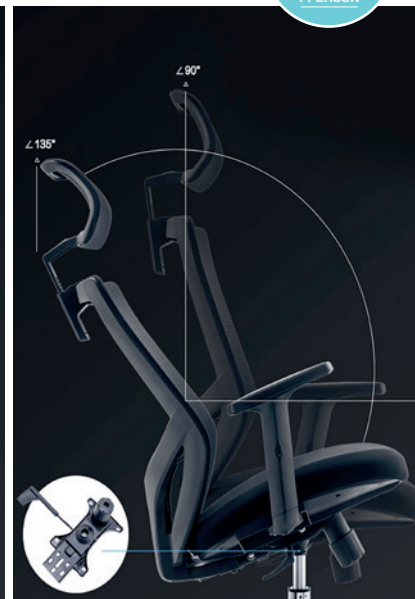

ERGO

Chaise de travail ergonomique ENTIÈREMENT AJUSTABLE

ERGONOMIC WORKING CHAIR FULLY ADJUSTABLE

CONÇU POUR
MADE FOR

FR ERGO FAUTEUIL ERGONOMIQUE.

La particularité de ce fauteuil réside dans son dossier : il est en tissu respirant et dispose d'une forme incurvée, une caractéristique essentielle qui fait toute la différence d'un point de vue ergonomique. Grâce à cela, votre dos bénéficiera d'un soutien optimal et votre posture corporelle sera optimisée.

Le fauteuil dispose d'un mécanisme avancé d'inclinaison réglable de 90° à 135° et d'un système de balancement. Il est ainsi possible d'incliner la chaise et de la laisser dans la position la plus appropriée à vos besoins. Le maniement du fauteuil est simple et intuitif.

Les accoudoirs sont ajustables en hauteur. Ils présentent des coussinets en caoutchouc afin de garantir l'ergonomie et la sécurité. Grâce à son armature parfaitement dimensionnée, l'utilisateur pourra adopter une posture adéquate qui lui permettra de travailler de la manière la plus efficace.

Son appui-tête en maille est réglable en hauteur. C'est le complément idéal pour protéger les cervicales, ce qui est fondamental pour les utilisations en continu.

Caractéristiques:

- **Assise:** Ergonomique avec support lombaire
- **Revêtement:** En maille respirable, capitonnage de haute densité
- **Mécanisme d'inclinaison:** De 90° à 135°
- **Accoudoirs et têtère:** Ajustables en hauteur (+/- 5CM)
- **Piètement:** Sur roulette en acier chromé

EN ERGO: ERGONOMIC CHAIR.

The special feature of this armchair lies in its backrest: it is made of breathable fabric and has a curved shape, an essential feature that makes all the difference from an ergonomic point of view. Thanks to this, your back will benefit from optimal support and your body posture will be optimized.

The chair has an advanced tilt mechanism adjustable from 90° to 135° and a rocking system. This makes it possible to tilt the chair and leave it in the position that best suits your needs. The handling of the chair is simple and intuitive.

The armrests are adjustable in height. They have rubber pads to ensure ergonomics and safety. Thanks to its perfectly dimensioned frame, the user will be able to adopt an adequate posture which will allow him to work in the most efficient way.

Its mesh headrest is adjustable in height. It is the ideal supplement to protect the cervicals, which is essential for continuous use.

TECHNICAL SPECIFICATIONS

Name	ERGO: ERGONOMIC ADJUSTABLE WORKING CHAIR		
Type	Adjustable positions		
Reference	ESC01UF		
EAN 13	376017088070 9	UPC-A	8822 501974 4
Color	Black	Packing/carton	1pc
Dimensions in mm (without Packaging)	1320*600*520mm	Dimensions in inch (without Packaging)	51.96*23.62*20.47
Dimensions in mm (with Packaging)	700*330*620mm	Dimensions in inch (with Packaging)	27.55*12.99*24.40
Weight in Kg (without Packaging)	18kg	Weight in lb (without Packaging)	39.60lb
Weight in Kg (with Packaging)	18,80kg	Weight in lb (with Packaging)	41.40lb
Origin	CHINA		
Warranty	2 Years