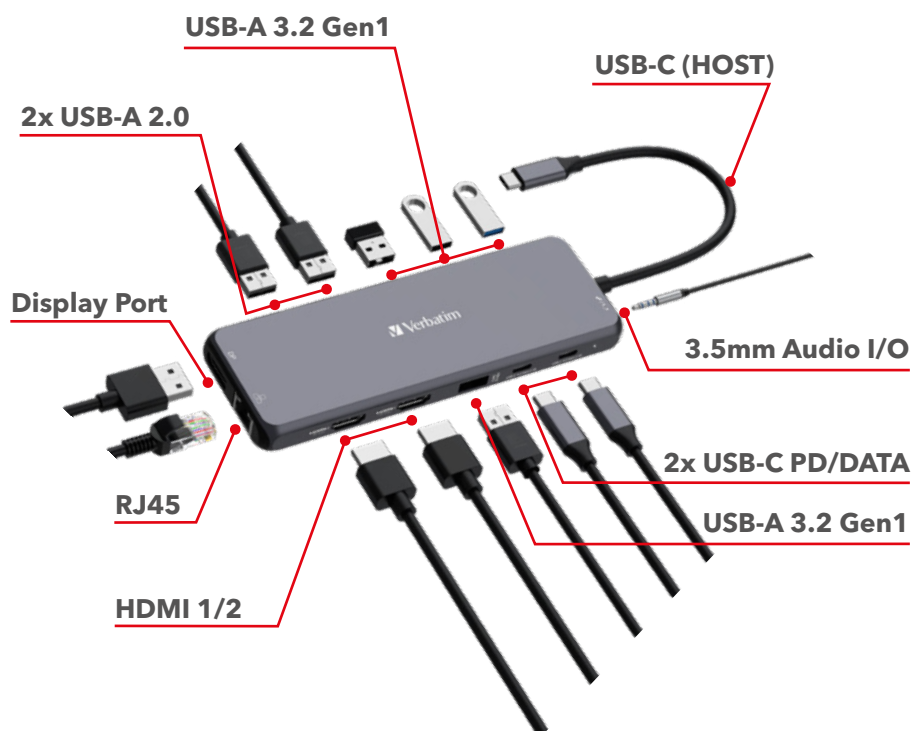

2x 8K HDMI, 1x DP
Video Connection

USB 3.2 Gen2
1x USB-A, 2x USB-C

RJ45 Gigabit
Ethernet Port

3.5 mm Audio I/O

No more limits for your laptop

Introducing the USB-C Pro Multiport Hub 9 Port CMH-13, a connectivity powerhouse for streamlined productivity. Unleash enhanced connectivity by converting a single USB-C port into nine versatile ports, including USB 3.2 Gen2 and HDMI.

Swift data transfer is at your fingertips with USB 3.2 Gen2 technology, ensuring efficient workflows and minimal wait times. Immerse yourself in crisp 8K video output through the HDMI or DP port, ideal for presentations, movie watching, or expanding your workspace with crystal-clear visuals.

Plug the Hub into the USB-C™ port on your laptop to immediately increase your working possibilities.

USB-C™ Pro Multiport Hub 13 Port

CMH-13

General Information	
Material	Aluminum+ABS
Colour	Silver
Interfaces	
Host Connection	USB-C™ 3.2 Gen2 with up to 85W power pass-through
Cable length	15 cm
Video Ports	HDMI 1: 8K 30Hz / 7680x4320 HDMI 2: 8K 30Hz / 7680x4320 DP: 8K 30Hz / 7680x4320
Audio	3.5mm Audio & Microphone (CTIA Standard)
Ethernet Port	1x RJ45 Gigabit Ethernet up to 1Gb/s
USB-A ports	1x USB-A 3.2 Gen2, up to 10Gb/s with a maximum power output of 5V/0.9A 3x USB-A 3.2 Gen1, up to 5Gb/s with a maximum power output of 5V/0.9A 2x USB-A 2.0, up to 480Mbps data speed. Designed for the connection of 2.4 GHz wireless devices, such as wireless keyboards/mouse adapters etc.
USB-C ports	2x USB-C PD + Data: Support 100W power in, charging limited to 87-96W for safety. Up to 10Gbps data speed
Other Features	
Certificates	EAC/CE/UKCA/FCC
ROHS/REACH compliance	Yes
Storage and Operating Conditions	
Operating Temperature	0°C ~ +40°C
Storage Temperature	-20°C ~ +70°C
Operating Humidity	10% ~ 85% RH (no condensation)

Pack Contents:

- USB-C Pro Multiport Hub
- Quick Start Guide