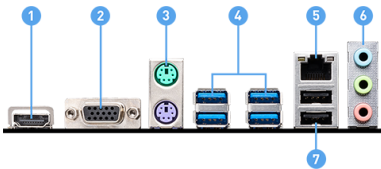

EZ Debug LED

Easiest way to troubleshoot.

Frozr AI Cooling

Detect CPU & GPU temperatures and automatically adjust system fan duty to a proper value.

Memory Boost

Advanced technology to deliver pure data signals for the best performance, stability and compatibility.

Core Boost

With premium layout and fully digital power design to support more cores and provide better performance.

CONNECTIONS

- | | |
|-------------------|---------------------------------|
| 1. HDMI™ | 2. VGA |
| 3. Keyboard/Mouse | 4. USB 3.2 Gen 1 5Gbps (Type-A) |
| 5. LAN port | 6. Audio connectors |
| 7. USB 2.0 | |