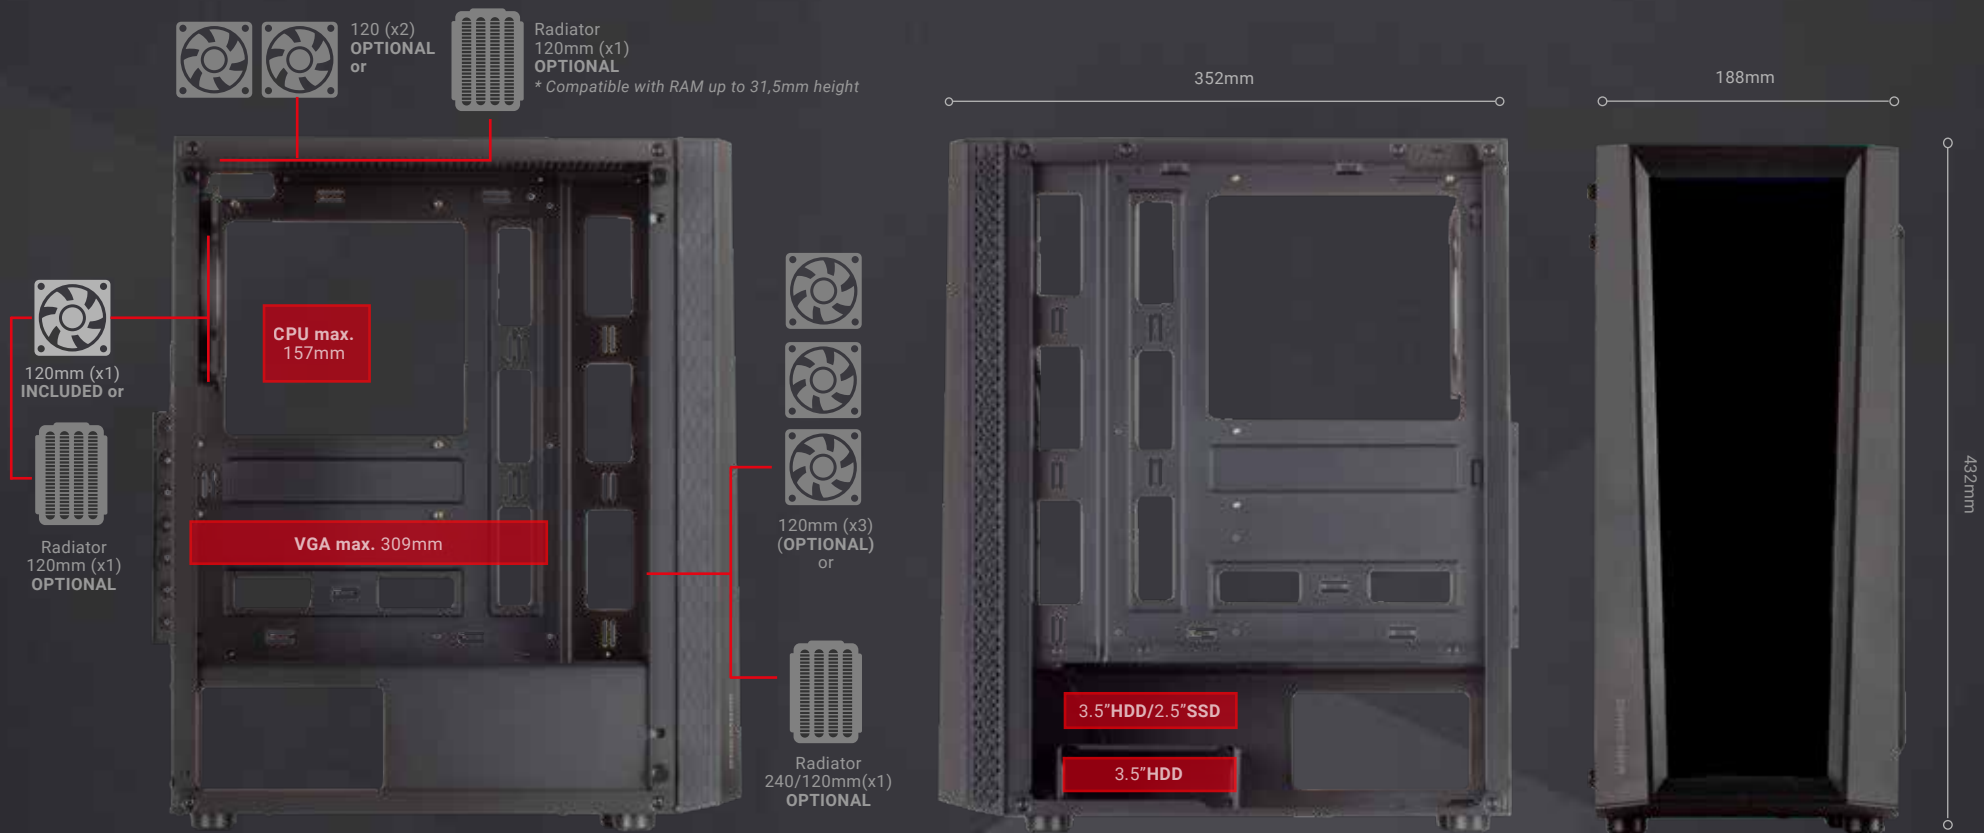

MCART

GAMING CASE

Artistic gaming ATX midtower with **12 ARGB lighting modes**. Double tempered glass in which RGB light can be drawn thanks to an included white marker.

FRGB 120mm fan included, **liquid cooling support** and support up to **6 fan**. Dual camera design and cable guiding system

SPECIFICATIONS

Type	Midtower
Design	Full side glass and side acrylic windows
Lighting	12 ARGB light modes
Motherboards	ATX / MicroATX / Mini-ITXz
Fan	Front: 3x 120mm / Top: 2x 120mm / Rear: 1x 120mm (included)
Liquid cooling	Front: 240mm - 120mm / Rear: 120mm / Top: 1x 120mm (with RAM height up to 31,5mm)
Drive bays	2 x 3.5" HDD / 1x 2.5" SSD
Expansion slots	7
VGA max.	309mm
CPU	157mm
I/O Ports	USB3.0 x1 / USB2.0 x2 / HD Audio + Mic
Extra	Cable guiding system
Dimensions	352x188x432mm / 3.75Kg

REFERENCE MCART (Black)	REFERENCE MCARTW (White)	LOGISTICS
EAN 8435693100348	EAN 8435693100355	UNITS/BOX 1
		PACKAGING 480x402x237mm