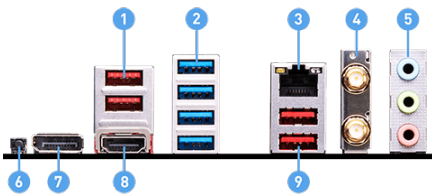

SPECIFICATIONS

Model Name	PRO B650M-A WIFI
CPU Support	Supports AMD Ryzen™ 7000 Series Desktop Processors
CPU Socket	Socket AM5
Chipset	AMD B650 Chipset
Expansion Slots	2x PCIe 4.0 x16 slots 1x PCIe 3.0 x1 slot
Display Interface	Support 4K@60Hz as specified in HDMI™ 2.1, DisplayPort 1.4 - Requires Processor Graphics
Memory Support	4 DIMMs, Dual Channel DDR5-6400+MHz (OC)
Storage	2x M.2 Gen4 x4 64Gbps slots, 4x SATA 6Gbps ports
USB ports	5x USB 3.2 Gen 2 10Gbps (4 Type-A + 1 Type-C), 6x USB 3.2 Gen 1 5Gbps (6 Type-A), 4x USB 2.0
LAN	Realtek® 8125BG 2.5G LAN
Wireless / Bluetooth	AMD® Wi-Fi 6E, Bluetooth 5.2
Audio	8-Channel (7.1) HD Audio with Audio Boost

FEATURES

- 
Latest DDR5 Memory
 A huge step of DDR performance enhancement with the latest DDR5 memory and MSI Memory Boost technology.
- 
Lightning Gen4 Solution
 The latest Gen4 PCI-E and M.2 solution with up to 64GB/s bandwidth for maximum transfer speed.
- 
Wi-Fi 6E
 The latest wireless solution supports 6GHz spectrum, MU-MIMO and BSS color technology, delivering speeds up to 2400Mbps.
- 
Extended Heatsink Design
 MSI extended PWM heatsink and enhanced circuit design ensures even high-end processors to run in full speed.
- 
M.2 Shield FROZR
 Strengthened built-in M.2 thermal solution. Keeps M.2 SSDs safe while preventing throttling, making them run faster.
- 
2.5G Network Solution
 Featuring premium 2.5G LAN to deliver better network experience.
- 
EZ Debug LED
 Easiest way to troubleshoot.
- 
Memory Boost
 Advanced technology to deliver pure data signals for the best performance, stability and compatibility.
- 
Core Boost
 With premium layout and fully digital power design to support more cores and provide better performance.

CONNECTIONS

1. USB 3.2 Gen 2 10Gbps (Type-A)
2. USB 3.2 Gen 1 5Gbps (Type-A)
3. 2.5G LAN
4. Wi-Fi / Bluetooth
5. Audio connectors
6. Flash BIOS Button
7. DisplayPort
8. HDMI™
9. USB 3.2 Gen 2 10Gbps (Type-A)