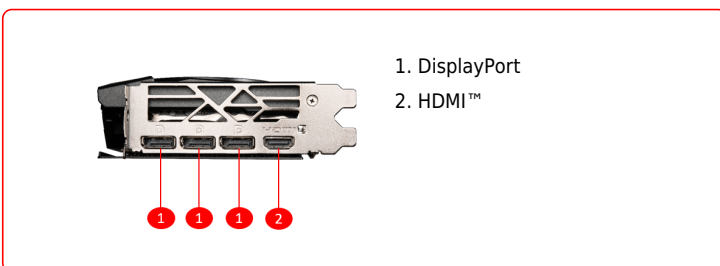

## SPECIFICATIONS

<b>Model Name</b>	GeForce RTX™ 4060 Ti GAMING X SLIM 16G
<b>Graphics Processing Unit</b>	NVIDIA® GeForce RTX™ 4060 Ti
<b>Interface</b>	PCI Express® Gen 4 x 8
<b>Core Clocks</b>	Extreme Performance: 2685 MHz (MSI Center) Boost: 2670 MHz
<b>CUDA® CORES</b>	4352 Units
<b>Memory Speed</b>	18 Gbps
<b>Memory</b>	16GB GDDR6
<b>Memory Bus</b>	128-bit
<b>Output</b>	DisplayPort x 3 (v1.4a) HDMI™ x 1 (Supports 4K@120Hz HDR and 8K@60Hz HDR and Variable Refresh Rate (VRR) as specified in HDMI 2.1a)
<b>HDCP Support</b>	Y
<b>Power consumption</b>	165W
<b>Power connectors</b>	8-pin x 1
<b>Recommended PSU</b>	550W
<b>Card Dimension (mm)</b>	307 x 125 x 46 mm
<b>Weight (Card / Package)</b>	919 g / 1636 g
<b>DirectX Version Support</b>	12 Ultimate
<b>OpenGL Version Support</b>	4.6
<b>Maximum Displays</b>	4
<b>G-SYNC® technology</b>	Y
<b>Digital Maximum Resolution</b>	7680 x 4320

## CONNECTIONS

1. DisplayPort
2. HDMI™

## FEATURES

- TRI FROZR 3**  
 Stay cool and quiet. MSI's TRI FROZR 3 thermal design enhances heat dissipation all around the graphics card.
- TORX FAN 5.0**  
 Fan blades linked by ring arcs and a fan cowl work together to stabilize and maintain high-pressure airflow.
- Airflow Control**  
 Sections of different heatsink fins disrupt unwanted airflow harmonics and reduce noise.
- Core Pipe**  
 Precision-machined heat pipes ensure max contact to the GPU and spread heat along the full length of the heatsink.
- Metal Backplate**  
 Thermal pads under the sturdy metal backplate provide additional cooling while the flow-through ventilation reduces trapped heat.
- Zero Frozr**  
 The fans completely stop when temperatures are relatively low, eliminating all noise.
- Copper Baseplate**  
 A solid nickel-plated copper baseplate transfers heat from the GPU to all heat pipes for better cooling.
- MSI Center**  
 The exclusive MSI Center software lets you monitor, tweak and optimize MSI products in real-time.