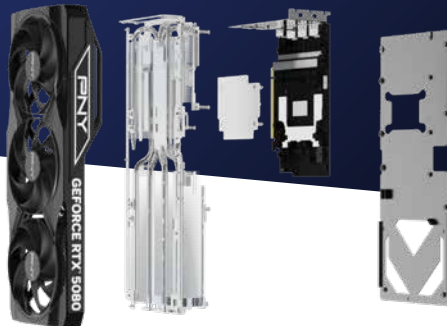

PNY

PNY GEFORCE RTX™ 5080 16GB

Triple Fan DLSS 4

VCG508016TFXPB1

GAME CHANGER

Gear up for game-changing experiences with the NVIDIA GeForce RTX™ 5080 and AI-powered DLSS 4. Built with NVIDIA® Blackwell and equipped with blistering-fast GDDR7 memory, it lets you run the most graphically demanding games and creative applications with stunning fidelity and performance. With NVIDIA Studio you can bring your creative projects to life faster than ever.

NVIDIA Blackwell Architecture

The Ultimate Platform for Gamers and Creators

Fifth-Gen Tensor Cores

Max AI performance with FP4 and DLSS 4

Fourth-Gen Ray Tracing Cores

Built for Mega Geometry

SOLID PHYSICAL CONNECTION

The top two screws shown in the picture above are physically mounted to the cooler, providing a solid physical connection between the mounting bracket and the cooling solution.

EXCELLENT PERFORMANCE

Excellent thermal performance keeping the GPU temperature lower during operating, and super quiet.

TRIPLE FAN COOLING

With three fans working together, heat is distributed and dissipated more efficiently across the GPU surface

KEY FEATURES

- Powered by Blackwell architecture
- Fifth-Gen Tensor Cores
- New Streaming Multiprocessors
- NVIDIA DLSS 4
- NVIDIA Reflex 2
- Game Ready and NVIDIA Studio Drivers