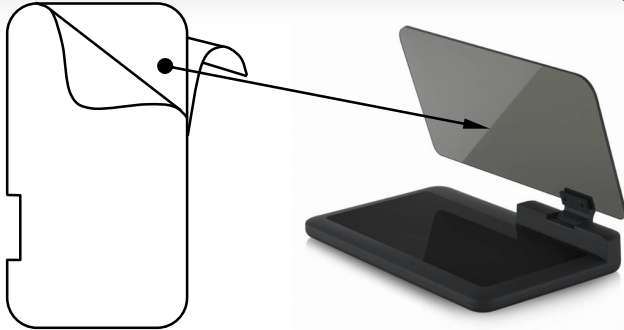

Features

- Turns your smartphone into an effective heads up display (HUD) system for your car
- Easily view the directions of your route and/or car performance information
- High quality reflective screen ensures maximum resolution for your smartphone's display
- Included anti slip mat holds your phone in place
- Works with several (free) apps for both iOS and Android smartphones

Specifications

- Support Maximum smartphone size: 6"
- Size: 150x95x20mm
- Weight:130g

ACT-HUD HEAD UP DISPLAY (HUD) STANDARD

1

2

ACT-HUD
HEAD UP DISPLAY (HUD) STANDARD

3

4