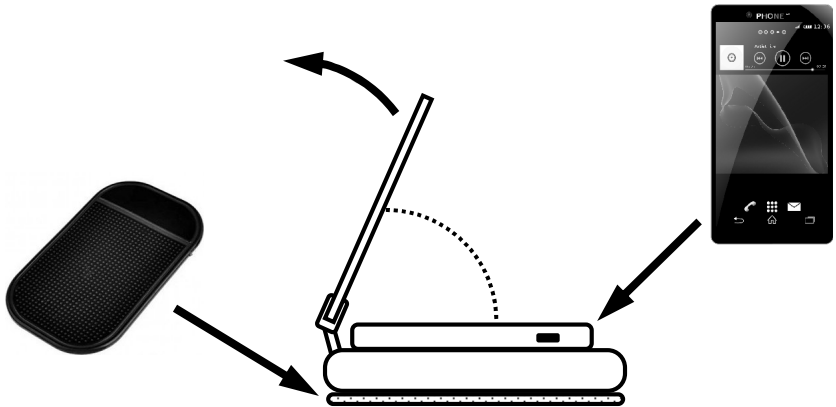

Features

- Turns your smartphone into an effective heads up display (HUD) system for your car
- Easily view the directions of your route and/or car performance information
- High quality reflective screen ensures maximum resolution for your smartphone's display
- Included anti slip mat holds your phone in place
- Works with several (free) apps for both iOS and Android smartphones

Specifications

- Support Maximum smartphone size: 6"
- Size: 150x95x20mm
- Weight:130g

ACT-HUD HEAD UP DISPLAY (HUD) STANDARD

1

2

ACT-HUD
HEAD UP DISPLAY (HUD) STANDARD

3

4