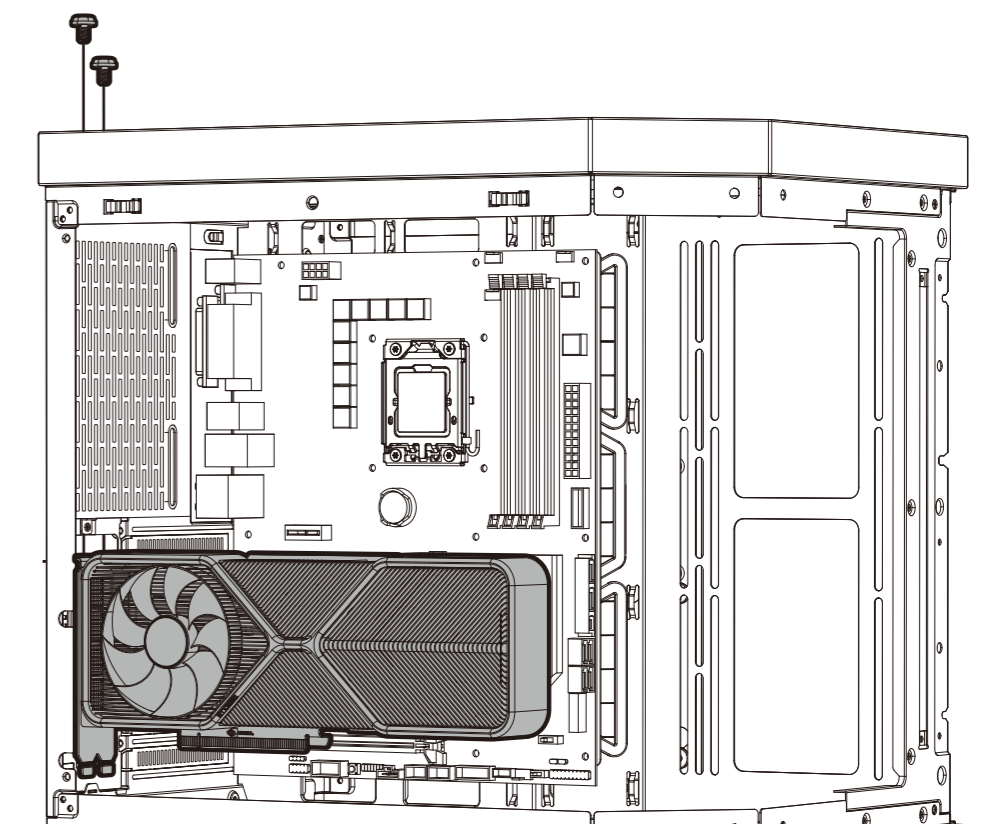

Vertical Graphics Card Installation