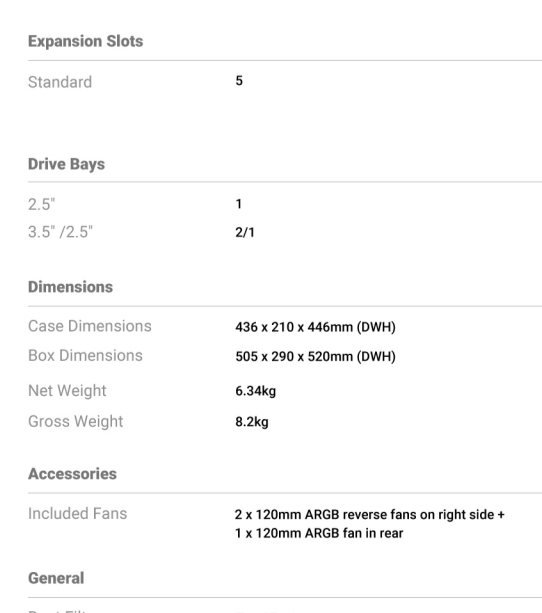

DIMENSIONS

436 x 210 x 446mm (DWH)