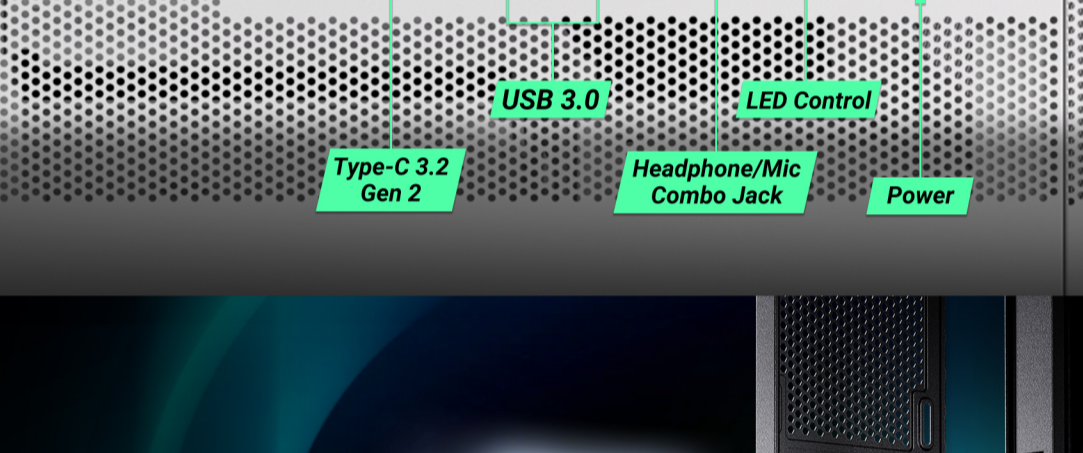

SUPPORT TOP 360MM WATER COOLER

I/O PANEL