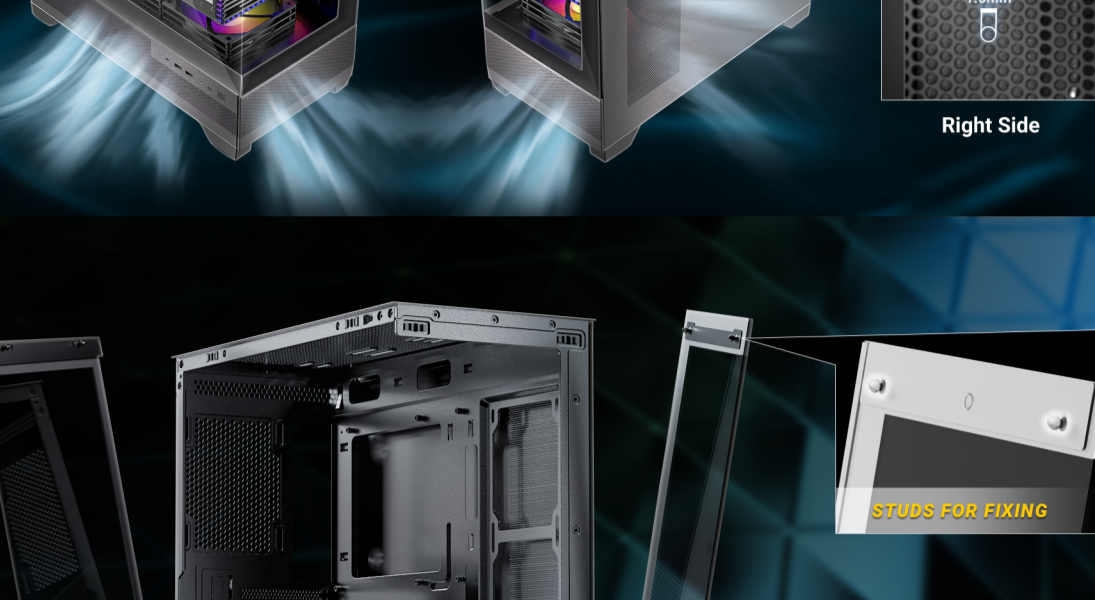

PANORAMIC 270° VIEW

VERTICAL COOLING WITH MASSIVE AIR INTAKE

Bottom-up vertical airflow via mesh on lower front, lower left, and right side accelerates the heat dissipation.