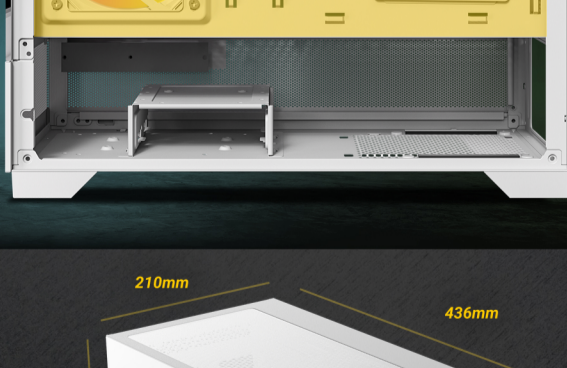

AMPLE CABLE MANAGEMENT SPACE

23mm of cable management space ensures your PC build looks neat.