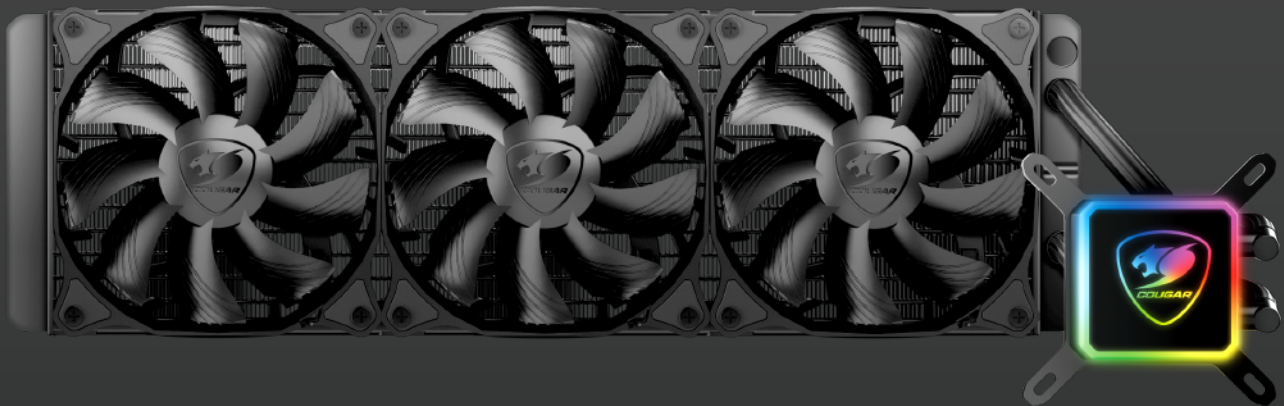

AQUA 360

CPU Socket	Intel Socket LGA 775 / 1155 / 1156 / 1151 / 1150 / 1366 / 1200 / 2011 / 2066 AMD AM4/FM2 / FM1 / AM3+ / AM3 / AM2+AM2 CPU

Water Block & Pump

Dimensions (WxDxH)	60 x 60 x 50 mm
Cold Plate Material	Copper
Pump Speed	3200 ± 10% R.P.M
Rated Voltage	12 VDC
Rated Current	0.39 A
Power Consumption	4.68 W
Connector	SATA & 3-pin 5v RGB

Radiator

Dimension (WxDxH)	AQUA 120 : 154x120x27mm AQUA 240 : 274x120x27mm AQUA 280 : 310x140x27mm AQUA 360 : 394x120x27mm
Material	Aluminum

Part Number

AQUA 120 : 3MAQU120.0001	AQUA 240 : 3MAQU240.0001
AQUA 280 : 3MAQU280.0001	AQUA 360 : 3MAQU360.0001

Tubing

Material	Durable Rubber with Sleeves
Length	400 mm

Fans

Fan Model	Vortex 120	Vortex 140
Dimensions (WxDxH)	120 x 120 x 25 mm	140 x 140 x 25 mm
Fan Speed	600-1800 ± 200 R.P.M	600-1600 ± 200 R.P.M
Air Flow	70.64 CFM (Max.)	84.67 CFM (Max.)
Air Pressure	2.1 mm-H2O (Max.)	2.0 mm-H2O (Max.)
Acoustic Noise	<35 dBA (Max.)	<34 dBA (Max.)
Rated Current	0.32 A	0.4 A
Power Consumption	3.84 W	4.8 W
Rated Voltage	12 VDC	
Bearing Type	Hydro-Dynamic Bearing	
Cable Length	Fan power: 600 mm	
Connector & Control	4 Pin PWM	

EAN Code

AQUA 120 : 4710483770036	AQUA 240 : 4710483770005
AQUA 280 : 4710483770012	AQUA 360 : 4710483770043