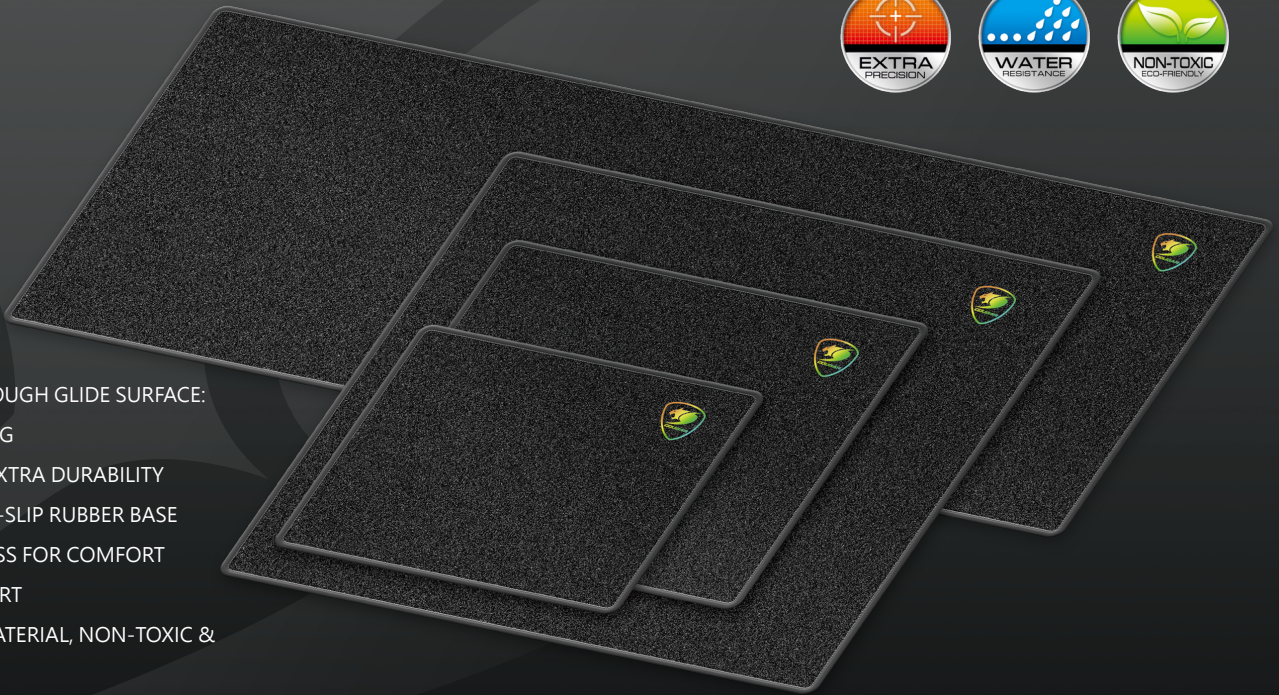

# CONTROL EX

COUGAR GAMING MOUSE PAD

- WATER RESISTANT ROUGH GLIDE SURFACE:  
ACCURATE TARGETING
- STITCHED BORDER: EXTRA DURABILITY
- WAVE-SHAPED ANTI-SLIP RUBBER BASE
- OPTIMIZED THICKNESS FOR COMFORT  
CUSHIONING SUPPORT
- NATURAL RUBBER MATERIAL, NON-TOXIC &  
ECO-FRIENDLY

**WAVE-SHAPED ANTI-SLIP RUBBER BASE**  
Extra grip force for enhanced stability

**WATER RESISTANT**  
Enjoy games without worrying about liquids!

**STITCHED BORDER**  
Durable and comfortable design

**BRILLIANT LOGO DESIGN**

## LARGE

450x400x4mm

## EXTRA LARGE

900x400x3mm