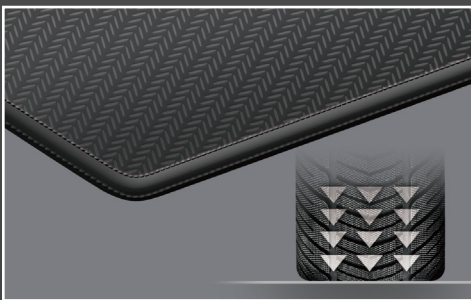

# CONTROL EX

COUGAR GAMING MOUSE PAD

- WATER RESISTANT ROUGH GLIDE SURFACE:  
ACCURATE TARGETING
- STITCHED BORDER: EXTRA DURABILITY
- WAVE-SHAPED ANTI-SLIP RUBBER BASE
- OPTIMIZED THICKNESS FOR COMFORT  
CUSHIONING SUPPORT
- NATURAL RUBBER MATERIAL, NON-TOXIC &  
ECO-FRIENDLY

**WAVE-SHAPED ANTI-SLIP RUBBER BASE**  
Extra grip force for enhanced stability

**WATER RESISTANT**  
Enjoy games without worrying about liquids!

**STITCHED BORDER**  
Durable and comfortable design

**BRILLIANT LOGO DESIGN**