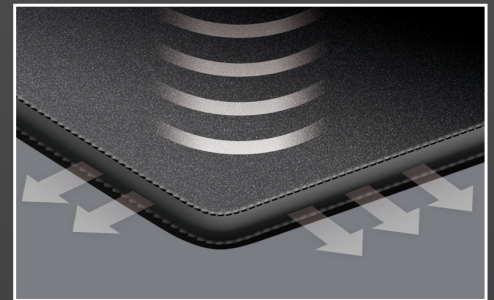

# CONTROL EX

COUGAR GAMING MOUSE PAD

- WATER RESISTANT ROUGH GLIDE SURFACE:  
ACCURATE TARGETING
- STITCHED BORDER: EXTRA DURABILITY
- WAVE-SHAPED ANTI-SLIP RUBBER BASE
- OPTIMIZED THICKNESS FOR COMFORT  
CUSHIONING SUPPORT
- NATURAL RUBBER MATERIAL, NON-TOXIC &  
ECO-FRIENDLY

**WAVE-SHAPED ANTI-SLIP RUBBER BASE**  
Extra grip force for enhanced stability

**WATER RESISTANT**  
Enjoy games without worrying about liquids!

**STITCHED BORDER**  
Durable and comfortable design

**BRILLIANT LOGO DESIGN**