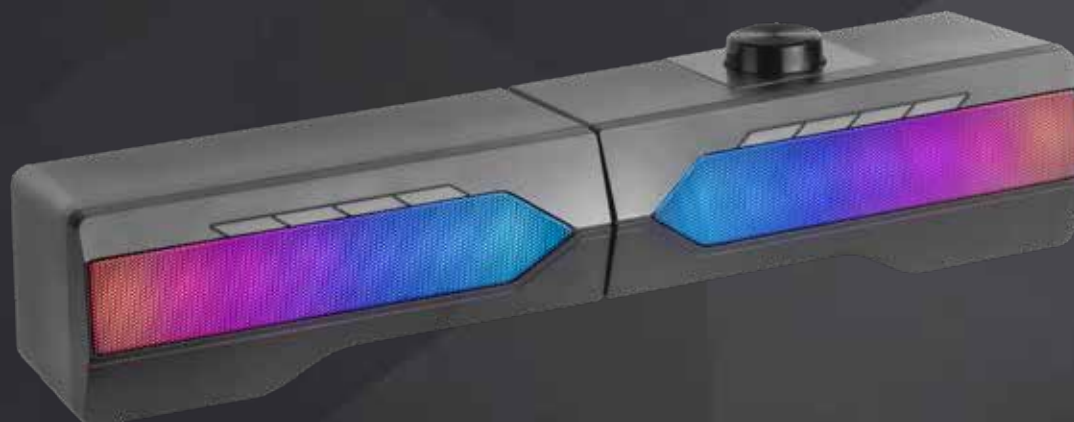

## SPECIFICATIONS

Power	15W
Drivers	2 active
Lighting	Control RGB
Connectivity	Bluetooth 5.0 and AUX-IN
Frequency Response	20Hz-20KHz
Connectors	USB (power) / Jack 3.5mm (audio)
Design	MESH
Range	10m
Extra	Volume and mode control knob. Touch RGB control
Dimensions	382x75x80mm (soundbar) / 73x191x77mm (satelite) / 673g

**soundbar + 2.0 Speakers,**  
15W Power with **Bluetooth 5.0**  
and **RGB MESH** design

**Control knob** volume and modes, RGB  
and modes **control touch**. Compatible  
with any **jack 3.5mm** and  
**bluetooth** devices