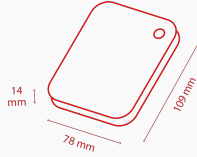

Portable

Canvio Basics 2022

Storage Made Simple.

4 2 1
TB TB TB

Color ●

- ? 2.5" external hard drive
- ? Matt finish
- ? SuperSpeed USB 3.2 Gen 1
- ? USB-powered

Quickly transfer files with SuperSpeed USB 3.2 Gen 1 and store up to 4 TB of data on Canvio Basics external hard drives. These devices are ready to use with Microsoft Windows and require no software installation, so it couldn't be easier to start storing all of your favourite files. Whether at your desk, or on the go, its timeless design with the matt finish means it'll always look good. What's more, the hard drive also allows you to connect to older hardware, with USB 2.0 compatibility.

Manual

[Canvio-Basics_UM_221024.pdf](#) ?

Tools

[ToshibaStorageDiagnosticTool_1.30.8920.zip](#) ?

Product Specifications

Basic Specifications

| | |
|----------------------------|--|
| Interface | USB 3.2 Gen 1 (USB 2.0 compatible) |
| Max. transfer rate | ~ 5.0 Gbit/s |
| File system | NTFS (MS Windows) Requires reformatting for Mac OS |
| Power | USB bus power (max. 900mA) |
| System requirements | Formatted NTFS for Microsoft® Windows® 11, Windows® 10, Windows® 8.1 One free port of USB 3.2 Gen 1 or USB 2.0 Requires reformatting for macOS v13.0 /v12.6.1 / v11.7.1 / v10.15 / v10.14 / v10.13 |

Box Content

| | |
|--------------------|---|
| Box Content | Canvio Basics USB 3.2 Gen 1 cable (Type A to Micro-B) User's manual (pre-installed on the hard drive) |
|--------------------|---|

Physical

| | |
|-------------------------|--|
| Weight (approx.) | 1 TB, 2 TB: 149 g 4 TB: 217,5 g |
| Dimensions | 1 TB, 2 TB: 78 x 109 x 14 mm 4 TB: 78 x 109 x 19,5 mm |
| Enclosure | Matt |

Product Range

| Part number | Capacity | Color |
|--------------|----------|-------|
| HDTB540EK3CA | 4 TB | Black |
| HDTB520EK3AA | 2 TB | Black |
| HDTB510EK3AA | 1 TB | Black |

Logistical Information: