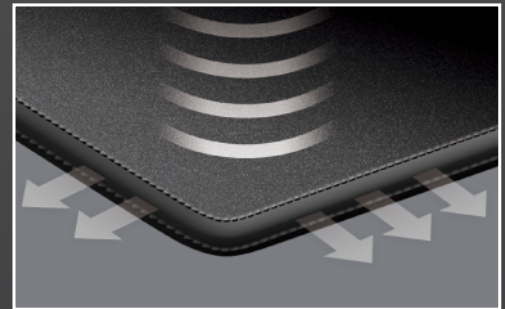

SPEED EX

COUGAR GAMING MOUSE PAD

- HD TEXTURE DESIGN PROVIDES FAST AND EXTRA SMOOTH MOUSE SLIDING EXPERIENCE
- RIGHT ANGLE WAVE STRUCTURE ANTI-SLIP RUBBER BASE
- OPTIMIZED THICKNESS FOR COMFORT CUSHIONING SUPPORT
- STITCHED BORDER: EXTRA DURABILITY
- NATURAL RUBBER MATERIAL, NON-TOXIC & ECO-FRIENDLY

WAVE-SHAPED ANTI-SLIP RUBBER BASE
Extra grip force for enhanced stability

PRO GAMING SURFACE
For extra smooth mouse sliding experience

STITCHED BORDER
Durable and comfortable design

BRILLIANT LOGO DESIGN

- SMALL**
260x210x4mm
- MEDIUM**
320x270x4mm
- LARGE**
450x400x4mm
- EXTRA LARGE**
900x400x3mm