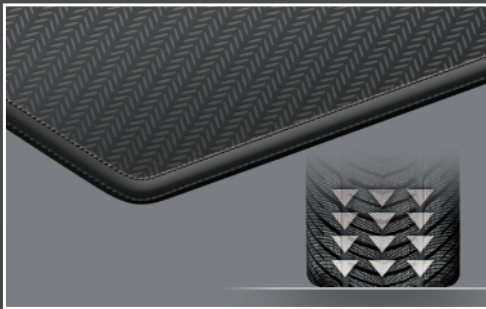

SPEED EX

COUGAR GAMING MOUSE PAD

- HD TEXTURE DESIGN PROVIDES FAST AND EXTRA SMOOTH MOUSE SLIDING EXPERIENCE
- RIGHT ANGLE WAVE STRUCTURE ANTI-SLIP RUBBER BASE
- OPTIMIZED THICKNESS FOR COMFORT CUSHIONING SUPPORT
- STITCHED BORDER: EXTRA DURABILITY
- NATURAL RUBBER MATERIAL, NON-TOXIC & ECO-FRIENDLY

WAVE-SHAPED ANTI-SLIP RUBBER BASE
Extra grip force for enhanced stability

PRO GAMING SURFACE
For extra smooth mouse sliding experience

STITCHED BORDER
Durable and comfortable design

BRILLIANT LOGO DESIGN