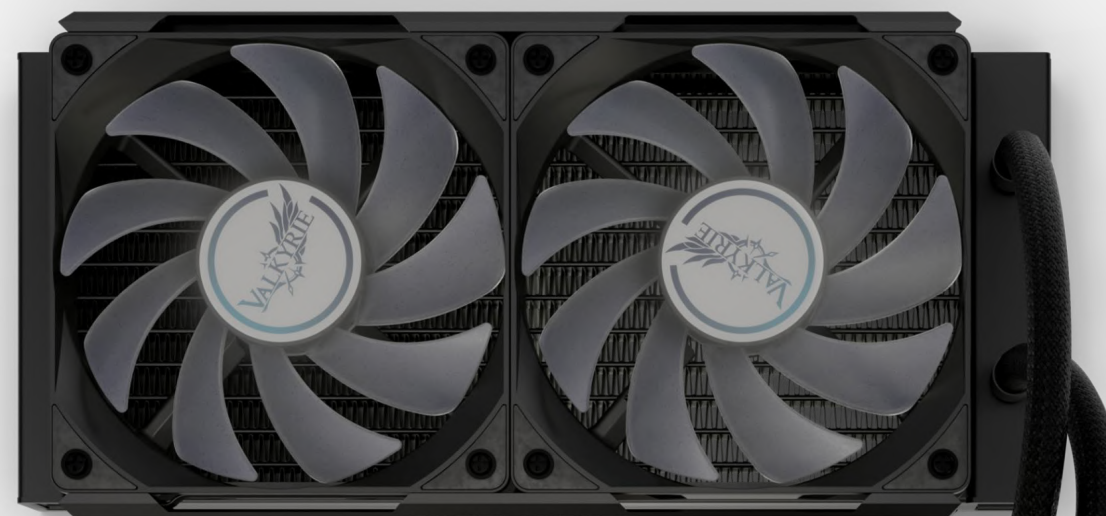

Features

SUPERIOR RIFLE BEARINGS

The A12 fans use rifle bearings, combining the benefits of sleeve and ball bearings. This design ensures lubricant is spread evenly across the bearing in any orientation, allowing for vertical or horizontal mounting, reducing friction for a longer lifespan and improved noise reduction.

50.000+ HOURS LIFESPAN

EASY INSTALLATION FOR BEGINNERS

With all necessary components, pre-applied thermal paste, and user manuals in multiple languages, installation is straightforward and intuitive.

New fan connectors simplify cable management, making it perfect for beginners transitioning from air cooling to liquid cooling.

PRODUCT GALLERY DOWNLOAD