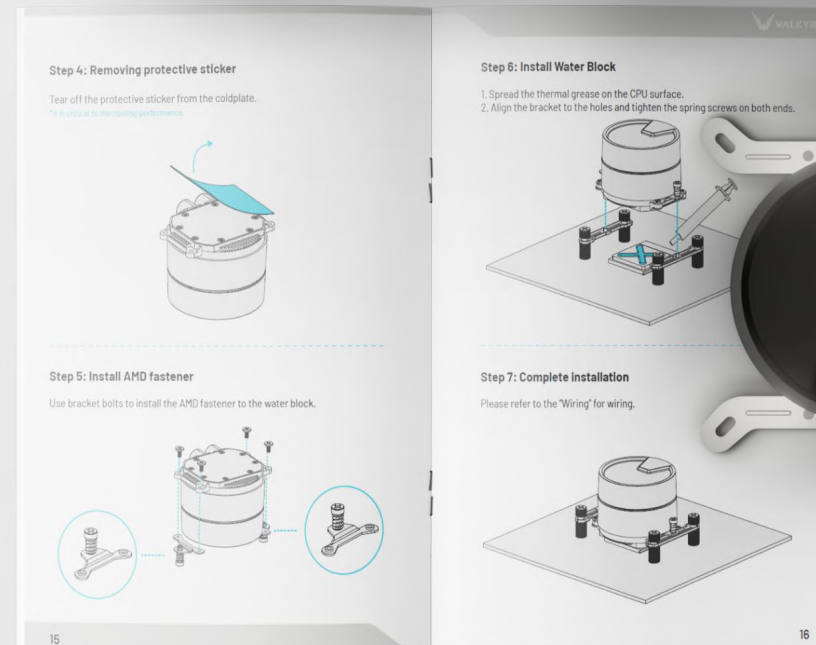

Features

SUPERIOR RIFLE BEARINGS

The A12 fans use rifle bearings, combining the benefits of sleeve and ball bearings. This design ensures lubricant is spread evenly across the bearing in any orientation, allowing for vertical or horizontal mounting, reducing friction for a longer lifespan and improved noise reduction.

50.000+ HOURS LIFESPAN

EASY INSTALLATION FOR BEGINNERS

With all necessary components, pre-applied thermal paste, and user manuals in multiple languages, installation is straightforward and intuitive.

New fan connectors simplify cable management, making it perfect for beginners transitioning from air cooling to liquid cooling.

PRODUCT GALLERY DOWNLOAD