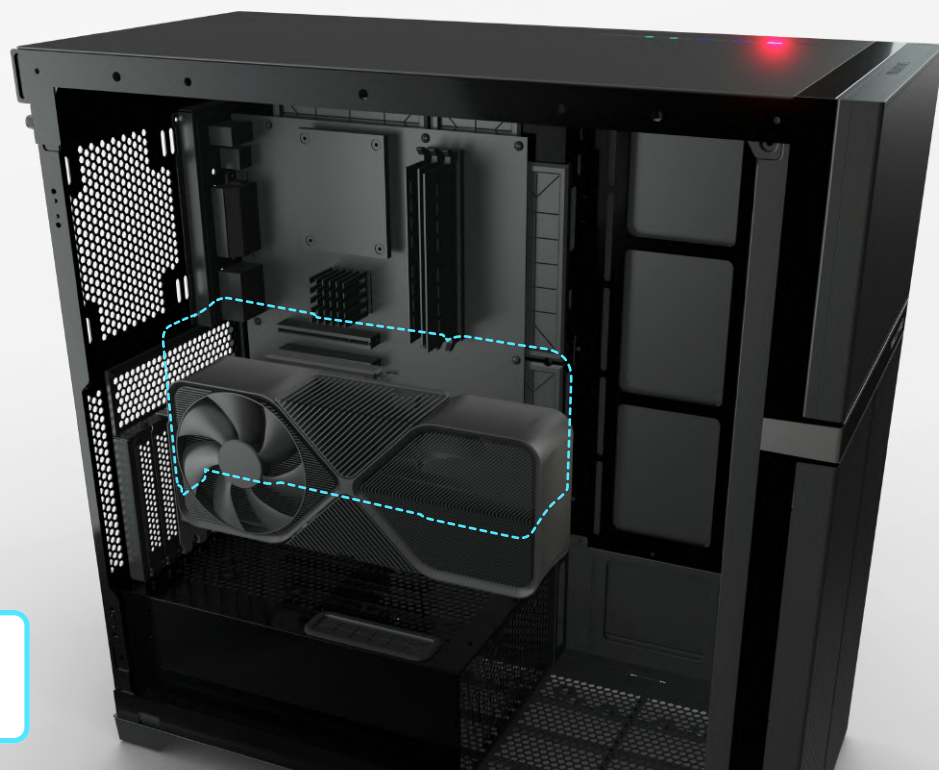

Features

XL

SOPHISTICATED VERTICAL GPU INTEGRATION

VK02 chassis highlights the user's prized hardware with vertical GPU mounting, supporting even the largest GPUs that are up to 455mm long. PCI-E Gen 4 riser cable is included for optimal connectivity.

UNMATCHED COOLING POTENTIAL

3X UP TO 420MM RADIATOR

UP TO 11X FAN

The VK02 can house up to three 420mm radiators (front, side, top) and supports up to 11 fans, including mounts on the floor and rear. This case offers unmatched flexibility for air and water-cooling, perfect for building a top-tier gaming system.

STUNNING AESTHETICS AND PRACTICAL DESIGN

The VK02 chassis, offered in classic black or pristine white, includes a magnetic tempered glass side panel for unobstructed view.

The dual-chamber layout keeps the front tidy and enables easy access for neat cable management in the back, along with 4 removable disk drive brackets for simplified maintenance.